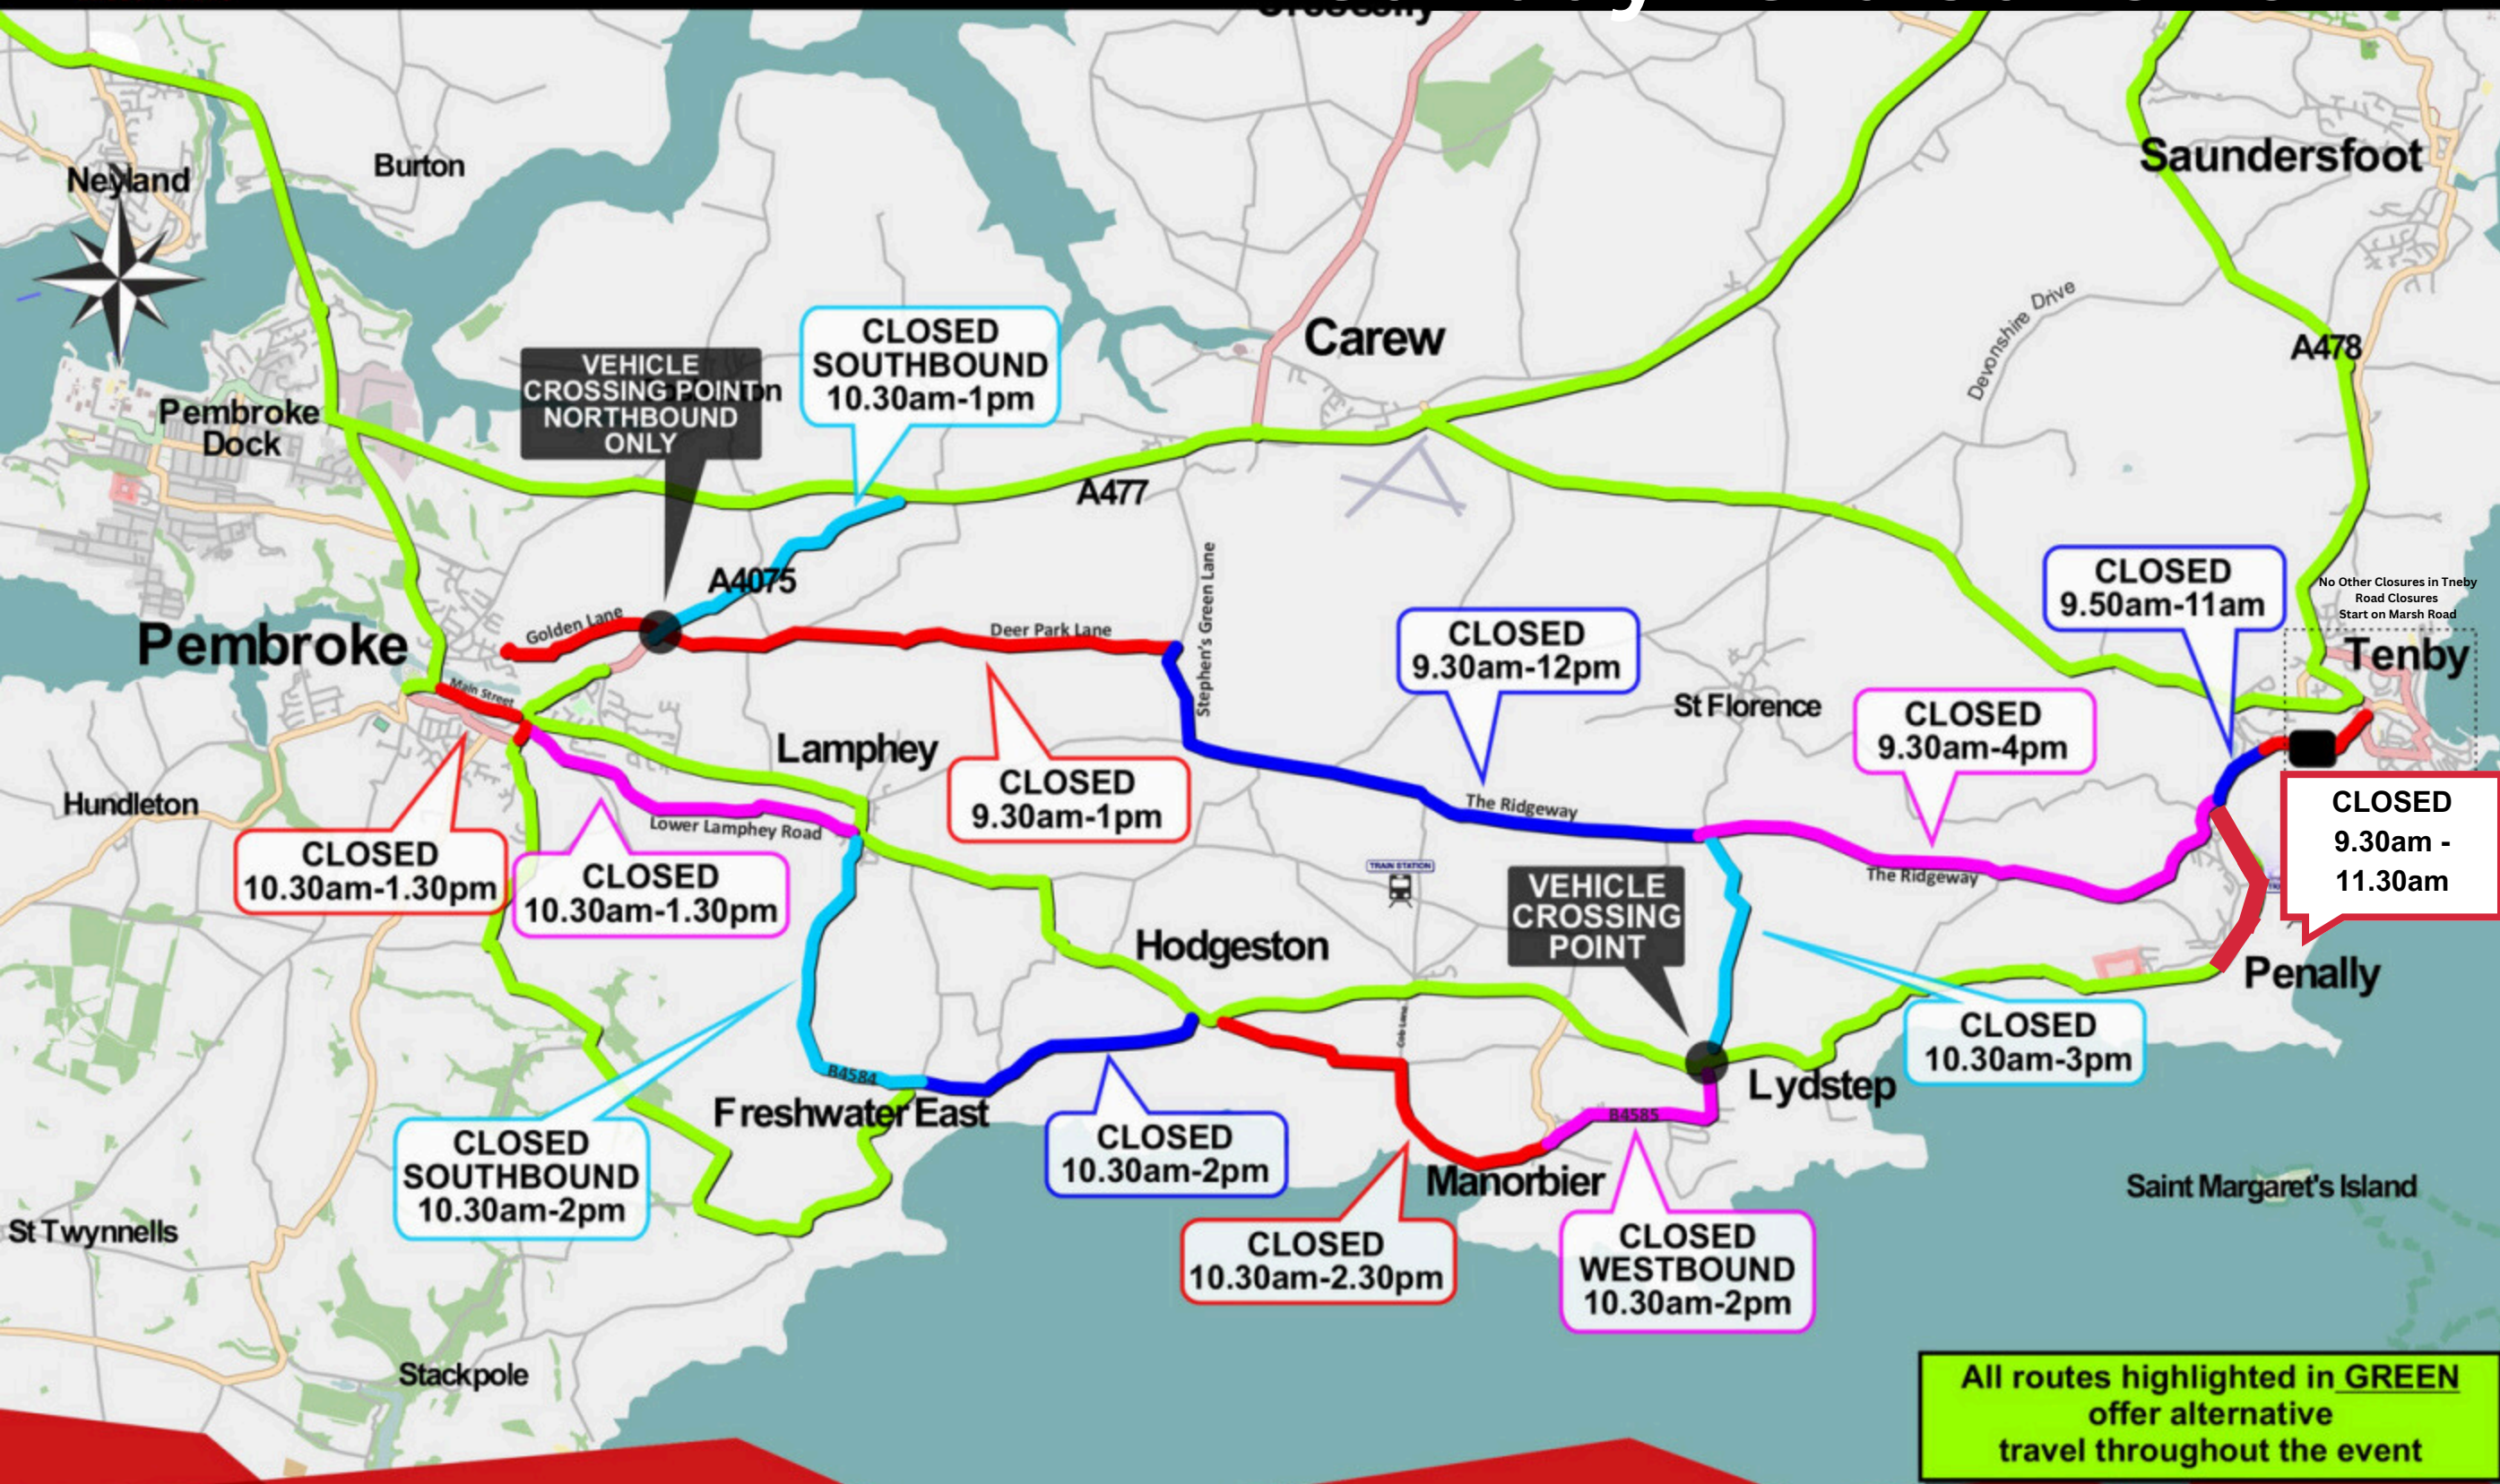

# THE WALES MARATHON ACCESS OVERVIEW

## Sunday 23rd June 2024

Crossing points are available across the run route where indicated but you may experience long delays at certain times  
 For more information please go to [www.lcwwales.com](http://www.lcwwales.com)

For safety please avoid parking on the run route