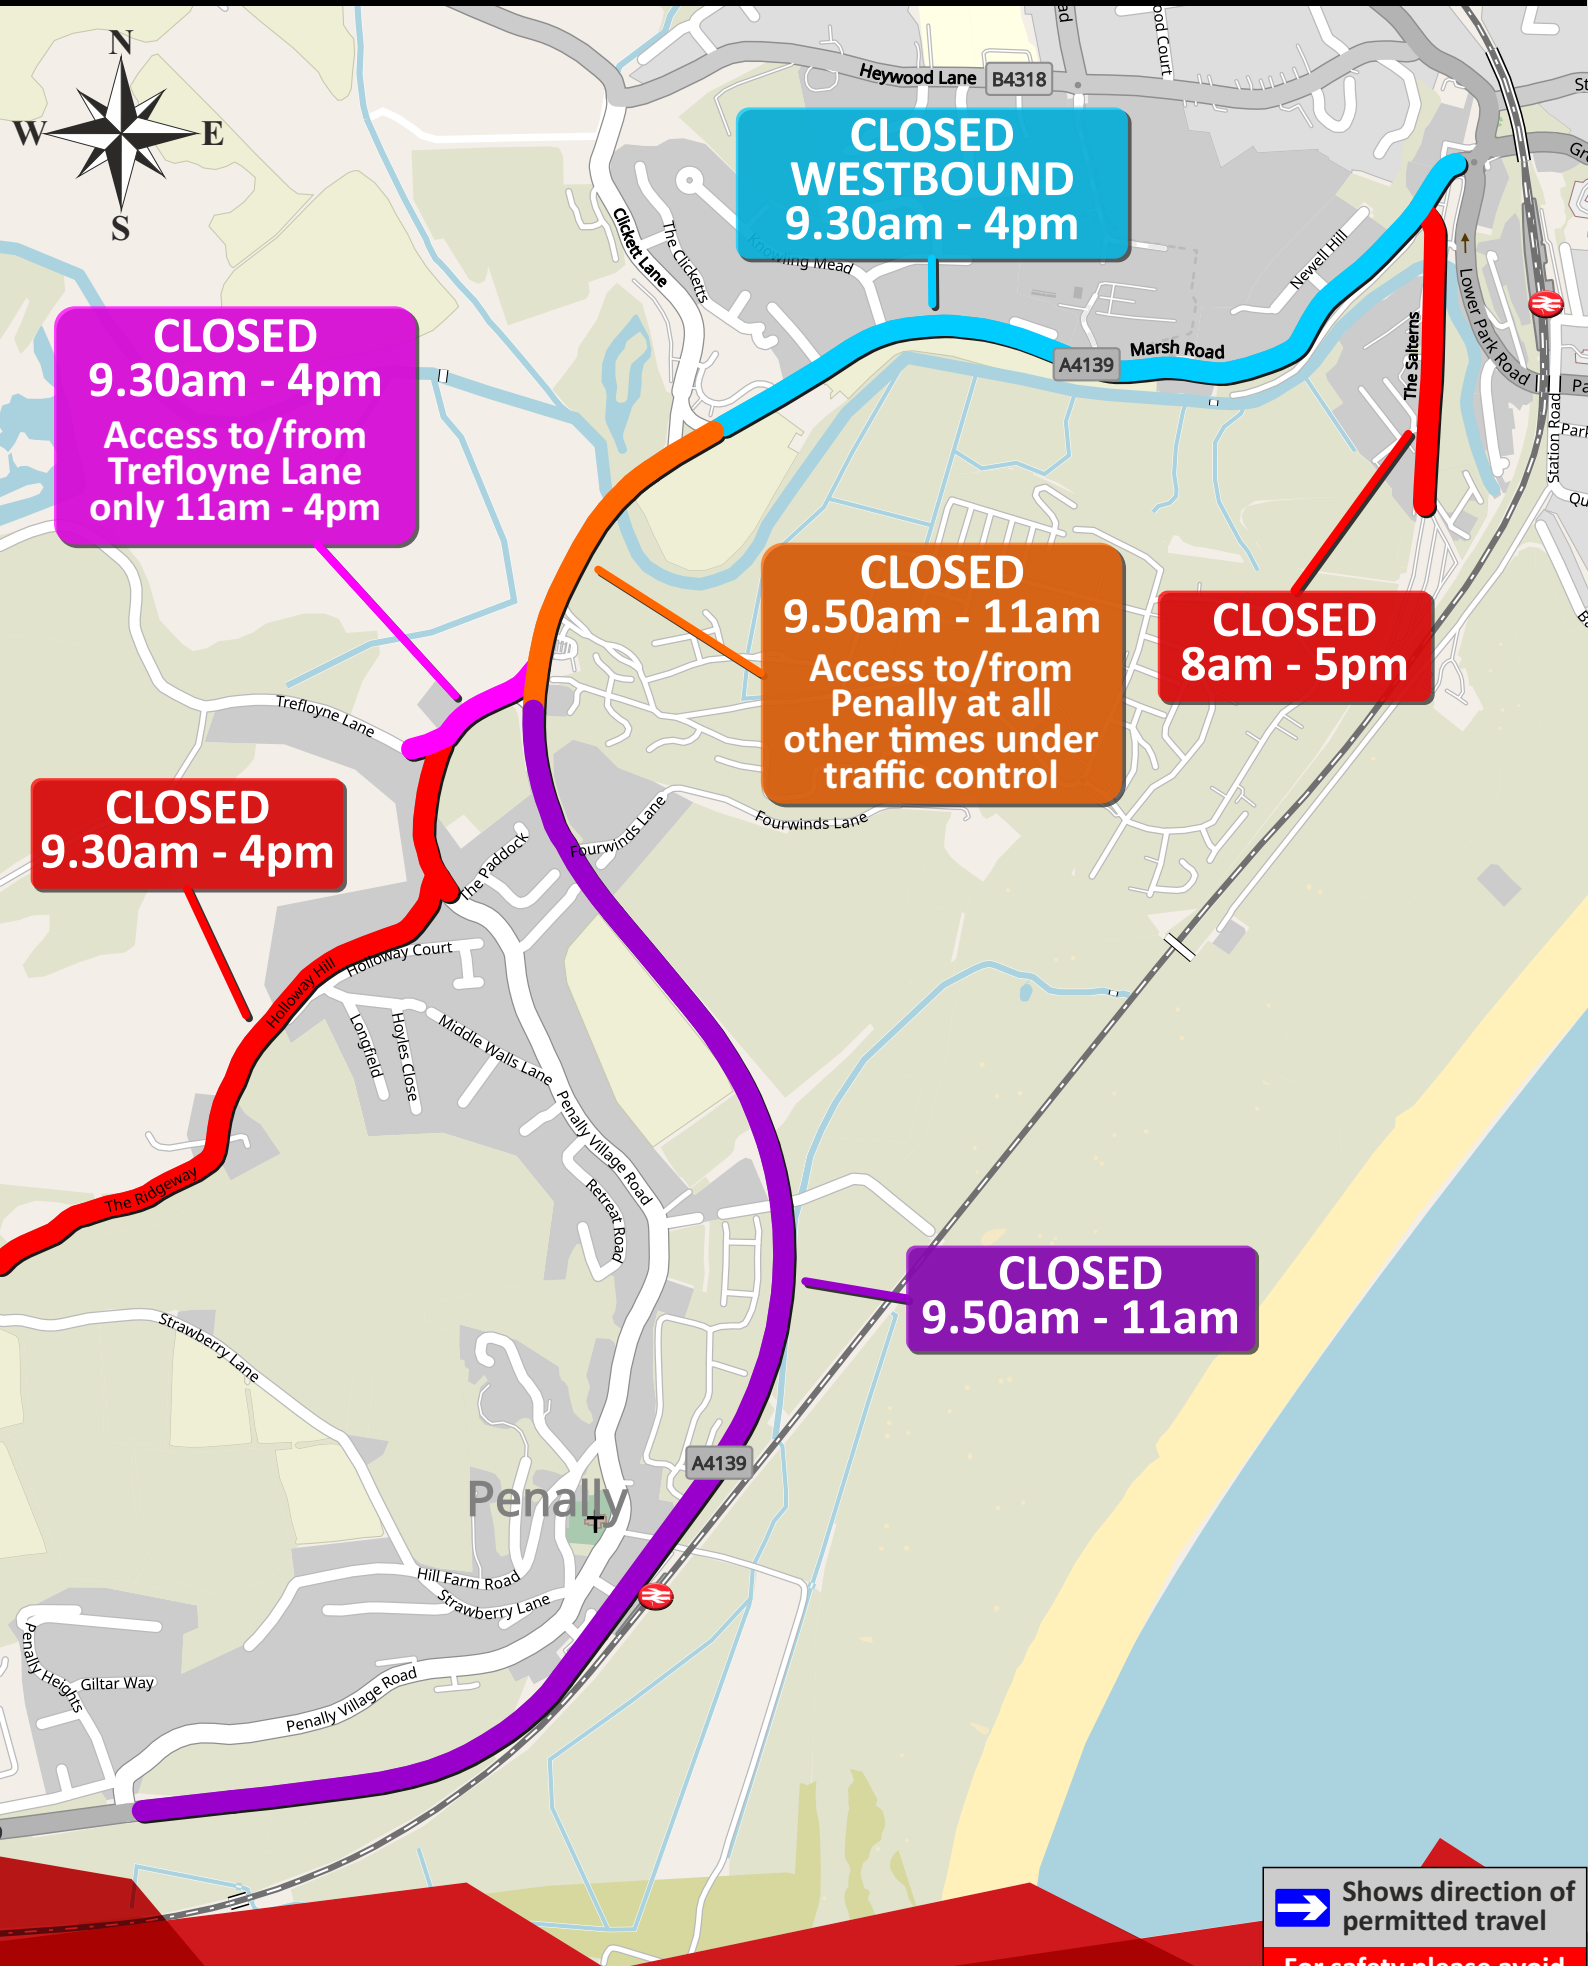

# THE WALES MARATHON ACCESS OVERVIEW SUNDAY 23 JUNE 2024

**CLOSED WESTBOUND**  
9.30am - 4pm

**CLOSED**  
9.30am - 4pm  
Access to/from Trefloyne Lane only 11am - 4pm

**CLOSED**  
9.50am - 11am  
Access to/from Penally at all other times under traffic control

**CLOSED**  
8am - 5pm

**CLOSED**  
9.30am - 4pm

**CLOSED**  
9.50am - 11am

 Shows direction of permitted travel

For safety please avoid parking on the run route